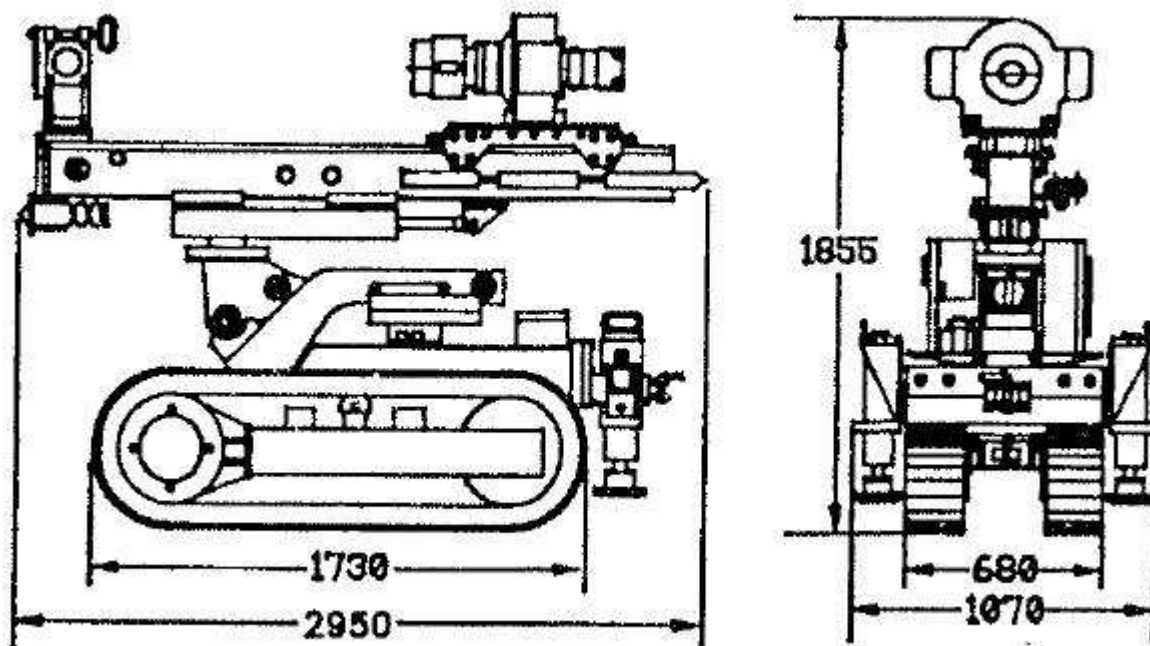

DRILLING RIG KLEMM 701

KLEMM 701	Code
Serial Nbr	15044
Y.O.M.	1990
Hours Nbr	2503
Total weight	3000 kg
Undercarriage	Crawlers
Width	680 mm
Mast length	2950 mm
Stroke	1700 mm
Pull/down	2 Ton.
Power Pack	PPMR 701E , 55kW@1475rpm
Condition	To be communicated
Localisation	Spain
Availability	Immediately