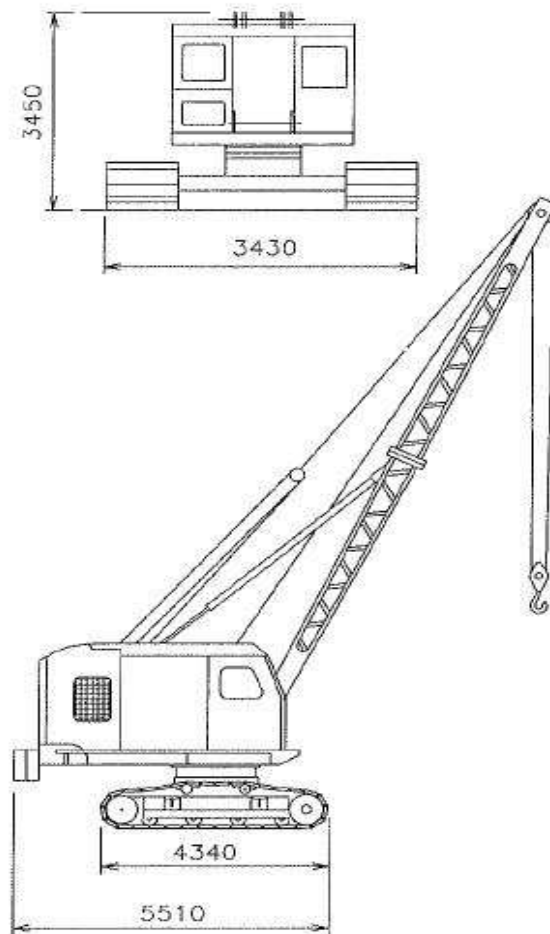

CRANE KYNOS 405

KYNOS 405	Code
Serial Nbr	132
Y.O.M.	1979
Hours Nbr	To be communicated
Operating weight	27.5 Ton.
Max lifting capacity	25 Ton.
Engine	BARREIROS B26I, 6 cylindres, 100cv@1500rpm
Main winch	8.2 Ton, Rope diameter 20/22mm
Boom	On request
Condition	To plan minor repairs
Localisation	Madrid, Spain
Availability	Immediately