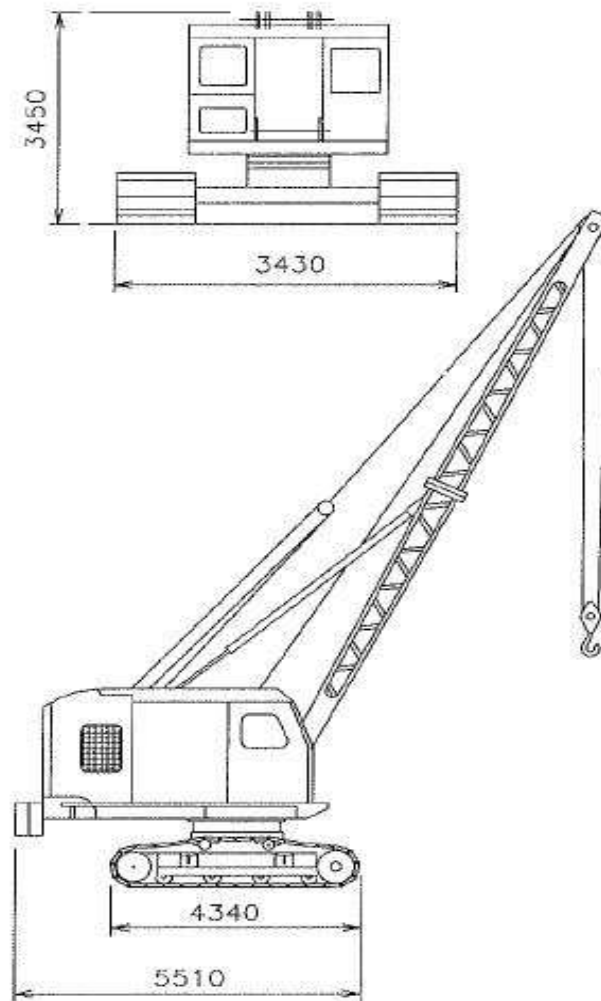

CRANE KYNOS 405

KYNOS 405	Code
Serial Nbr	160
Y.O.M.	1989
Hours Nbr	To be communicated
Operating weight	27.5 Ton.
Max lifting capacity	25 Ton.
Engine	DEUTZ BF6L-913, 100cv@1500rpm
Main winch	8.2 Ton, Rope diameter 20/22mm
Boom	On request
Condition	To plan minor repairs
Localisation	Madrid, Spain
Availability	Immediately