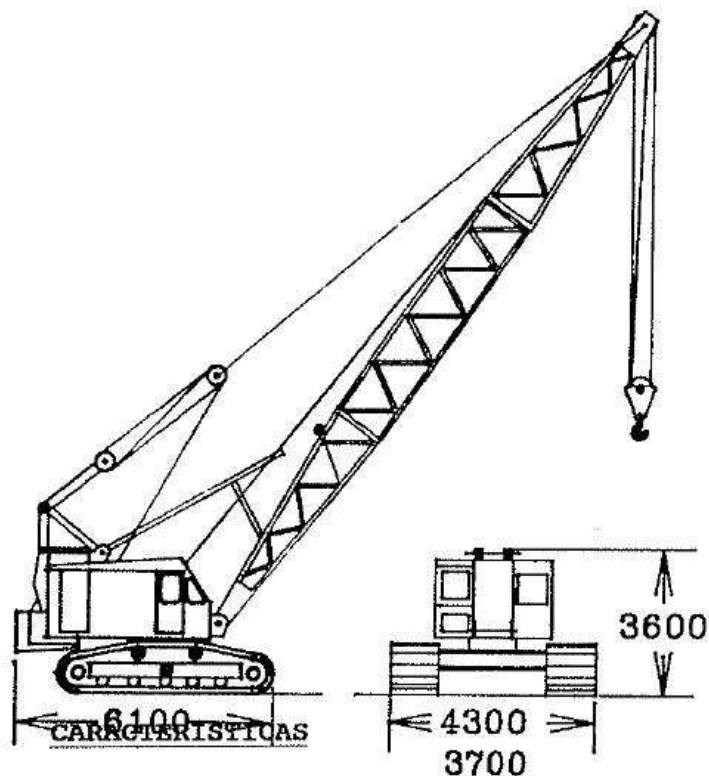

CRANE LINK BELT LS 98

LS 98	Code
Serial Nbr	9LRA5619
Y.O.M.	1990
Hours Nbr	15664
Max lifting capacity	20 Ton.
Engine	GM4/71N
Main winch	To be communicated
Boom	On request
Counterweight	6.5 Ton
Condition	On request
Localisation	Spain
Availability	On request